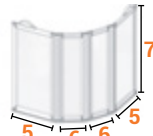

### Freeway Portable Shower Screens

**Portable**  
2 Panels

**Portable**  
3 Panels

**Portable**  
4 Panels

### FEATURES

- + Portable
- + Suitable for shower trays and wet floors
- + D handles fitted as standard for ease of lifting and placement
- + Weight is between 10-13kg
- + 2, 3 and 4 panelled versions available

### Dimensions, Size Options & Product Codes:

Dimensions (lengths):

Shower Screen Size Options:	1	2	3	4	5	6	7	
							750mm	900mm
2 Panels: 650 x 650mm	650mm	650mm	–	–	–	–	<b>15166</b>	<b>15342</b>
2 Panels: 750 x 750mm	750mm	750mm	–	–	–	–	<b>15165</b>	<b>15343</b>
2 Panels: 1000 x 1000mm	1000mm	1000mm	–	–	–	–	<b>15137</b>	<b>15344</b>
3 Panels: 350 x 700mm	–	–	350mm	700mm	–	–	<b>15136</b>	<b>15301</b>
4 Panels: 400 x 225mm	–	–	–	–	400mm	225mm	<b>15135</b>	<b>15345</b>